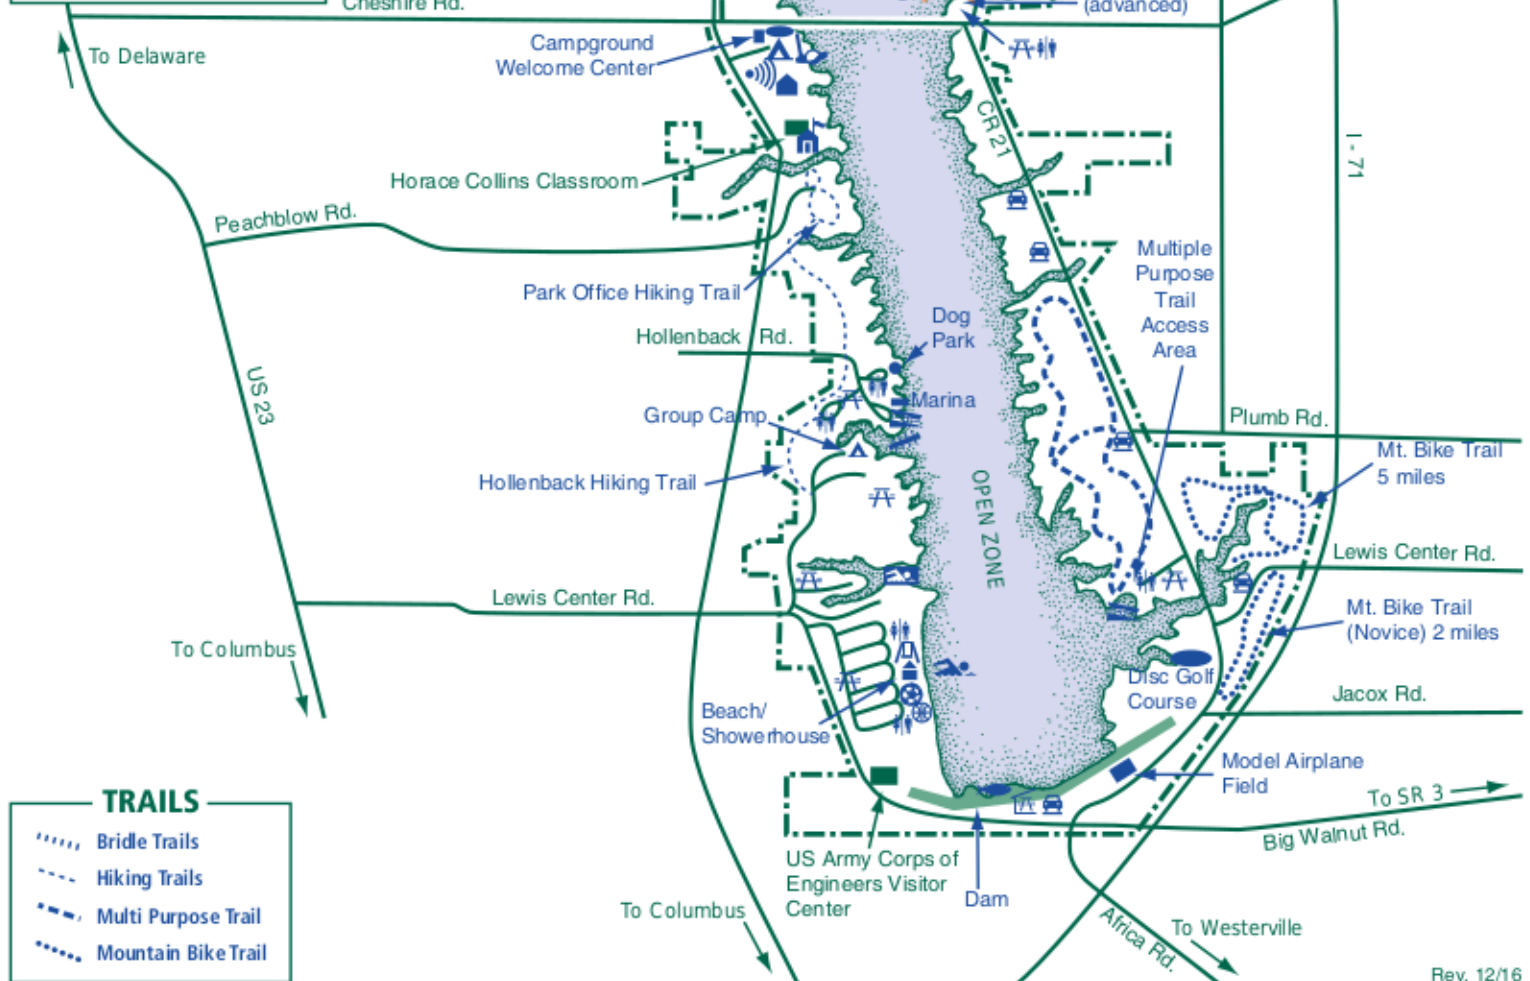

Alum Creek State Park

3305 South Old State Road
Delaware, Ohio 43015

(740) 548-4631 - Park Office
(740) 548-4039 - Camp Office
(740) 548-4509 - FAX

- LEGEND**
- Park Office
 - Nature Center
 - Picnic Area
 - Picnic Shelter
 - Latrine
 - Parking
 - Amphitheater
 - Boat Swim Area
 - Camping Area
 - Docks
 - Disc Golf
 - Fishing Access
 - Launch Ramp
 - Park Boundary
 - Playground
 - Soccer Field
 - Swimming Beach
 - Volleyball Court
 - Miniature Golf
 - Wheelchair Accessible

- TRAILS**
- Bridle Trails
 - Hiking Trails
 - Multi Purpose Trail
 - Mountain Bike Trail