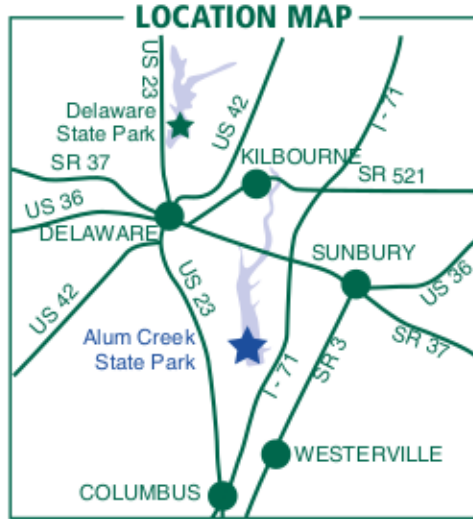

Alum Creek State Park

3305 South Old State Road
Delaware, Ohio 43015

(740) 548-4631 - Park Office
(740) 548-4039 - Camp Office
(740) 548-4509 - FAX

- LEGEND**
- Park Office
 - Nature Center
 - Picnic Area
 - Picnic Shelter
 - Latrine
 - Parking
 - Amphitheater
 - Boat Swim Area
 - Camping Area
 - Docks
 - Disc Golf
 - Fishing Access
 - Launch Ramp
 - Park Boundary
 - Playground
 - Soccer Field
 - Swimming Beach
 - Volleyball Court
 - Miniature Golf
 - Wheelchair Accessible

- TRAILS**
- Bridle Trails
 - Hiking Trails
 - Multi Purpose Trail
 - Mountain Bike Trail